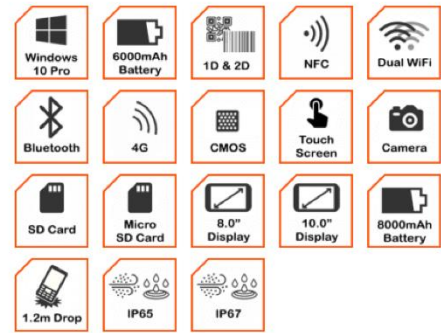

## Rugged Windows 10 Pro 8-inch and 10-inch tablets

This low-cost rugged Windows 10 Pro tablet from the Elite Range is available in both 8-inch and 10-inch screen versions. The robust housing protects up to IP67 rating and withstand a 1.2m drop meaning the can withstand the even the harshest of environments.

## Reasons to buy:

- Windows 10 Pro operating system.
- Built-in 2D reader for accurate 1D/2D barcode reading.
- Full colour touch screen available in 8-inch (LCW8) or 10-inch (LCW10).
- Rear handstrap reduces user fatigue during long shifts or intensive scanning.
- Great connectivity: dual-band WiFi and 4G.
- Bluetooth 4.2.
- All day battery life with powerful 6000mAh (LCW8) and 8000mAh battery (LCW10).
- IP67 (LCW8) and IP65 (LCW10).
- 1.2m drop resistant.

### Low cost tough tablet

The LCW Series of tough tablet are the perfect choice for running warehouse and stock applications in tough, busy environments. A built-in 2D barcode reader makes for quick and accurate scanning of all 1D and 2D codes, and the full colour 8-inch or 10-inch touch screen allows for easy manual data entry. The rear-hand strap allows users to operate the device comfortably without needing to constantly grip the device; perfect for long shifts or intensive scanning and NFC is available as an option for card payment applications.

### Waterproof and drop resistant

The LCW Series of tough tablets have been specially designed to withstand tough working conditions. An IP65 (10-inch) and IP67 (8-inch) seal rating means it's completely protected from water, dust and dirt, and accidental drops of up to 1.2 metres won't cause any damage to the device.