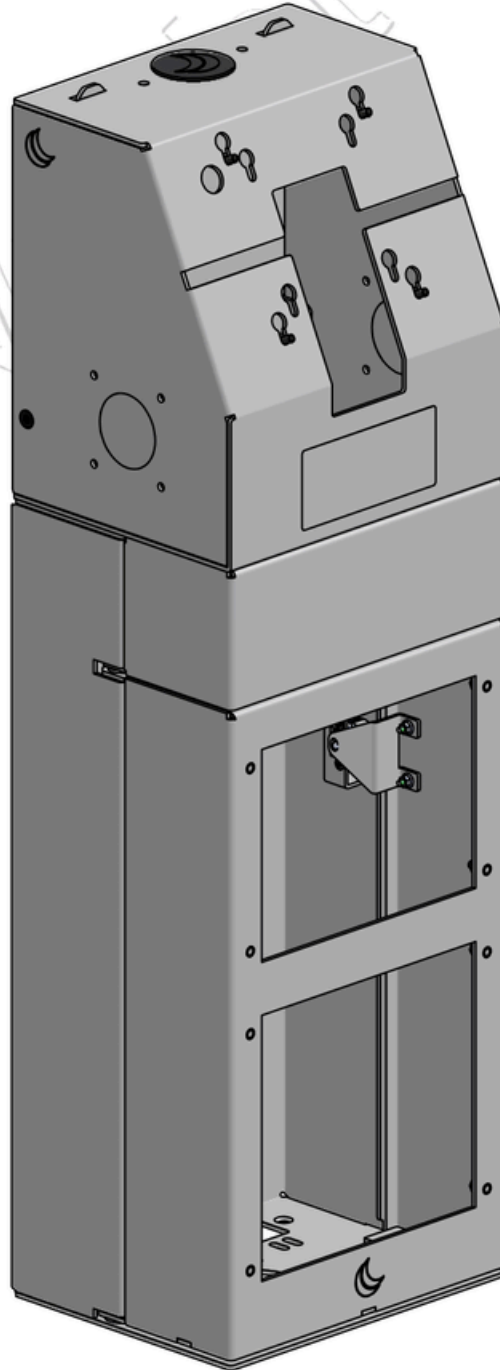

RESA004-nn

Kiosk top, center module, wall bracket

Version: 0.2

ADDITIONAL INFO:

QTY. of configs in master box:	Item Net Weight: 12.31 kg 27.14 lbs				Pallet Capacity:	
Colour: nn	01 = Light Grey	02 = Black	03 = Silver	04 = Pearl	05 = Iron Grey	32 = White

POS	PARTS LIST	QTY.	DESCRIPTION	BOX
1	SPK211	1	Kiosk center module (Integrated printer and scanner)	
2	SPK110	1	Kiosk top module - w:206	
3	SPK603	1	Kiosk wall bracket - W:206	

ADDITIONAL INFO:

QTY. of configs in master box:	Item Net Weight: 12.31 kg 27.14 lbs				Pallet Capacity:
Colour: nn	01 = Light Grey	02 = Black	03 = Silver	04 = Pearl	05 = Iron Grey 32 = White