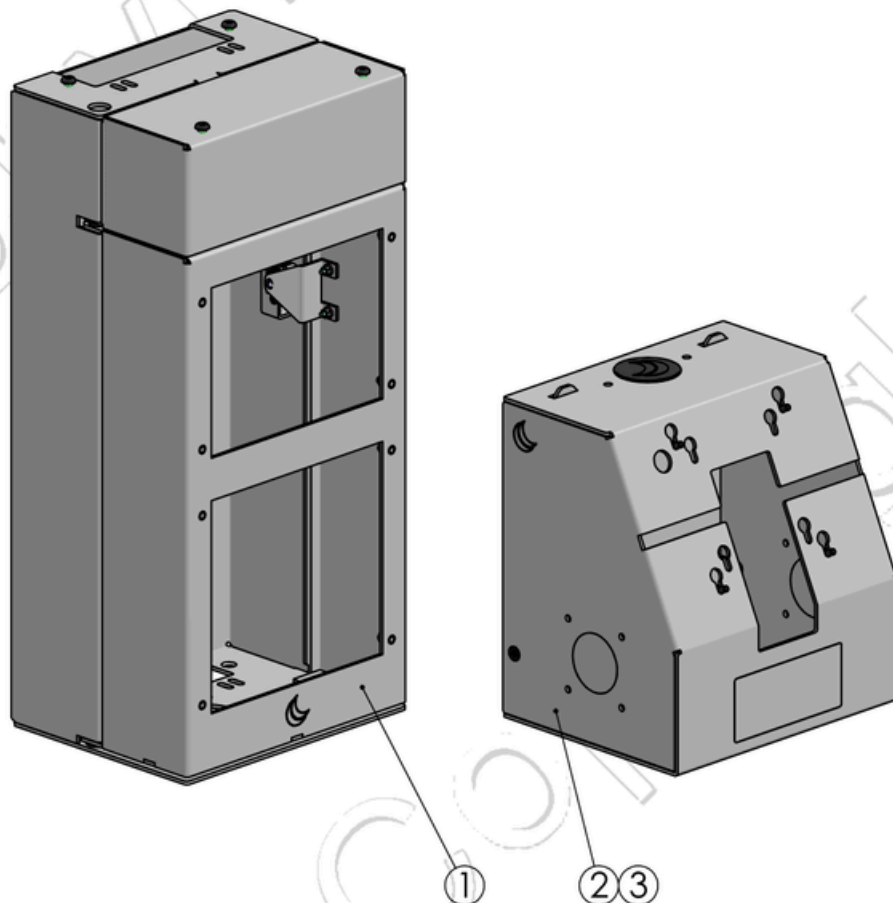

RESA004-nn

Kiosk top, center module, wall bracket

Version: 0.2

ADDITIONAL INFO:

QTY. of configs in master box:	Item Net Weight: 12.31 kg 27.14 lbs				Pallet Capacity:	
Colour: nn	01 = Light Grey	02 = Black	03 = Silver	04 = Pearl	05 = Iron Grey	32 = White

POS	PARTS LIST	QTY.	DESCRIPTION	BOX
1	SPK211	1	Kiosk center module (Integrated printer and scanner)	
2	SPK110	1	Kiosk top module - w:206	
3	SPK603	1	Kiosk wall bracket - W:206	

ADDITIONAL INFO:

QTY. of configs in master box:	Item Net Weight: 12.31 kg 27.14 lbs				Pallet Capacity:
Colour: nn	01 = Light Grey	02 = Black	03 = Silver	04 = Pearl	05 = Iron Grey 32 = White