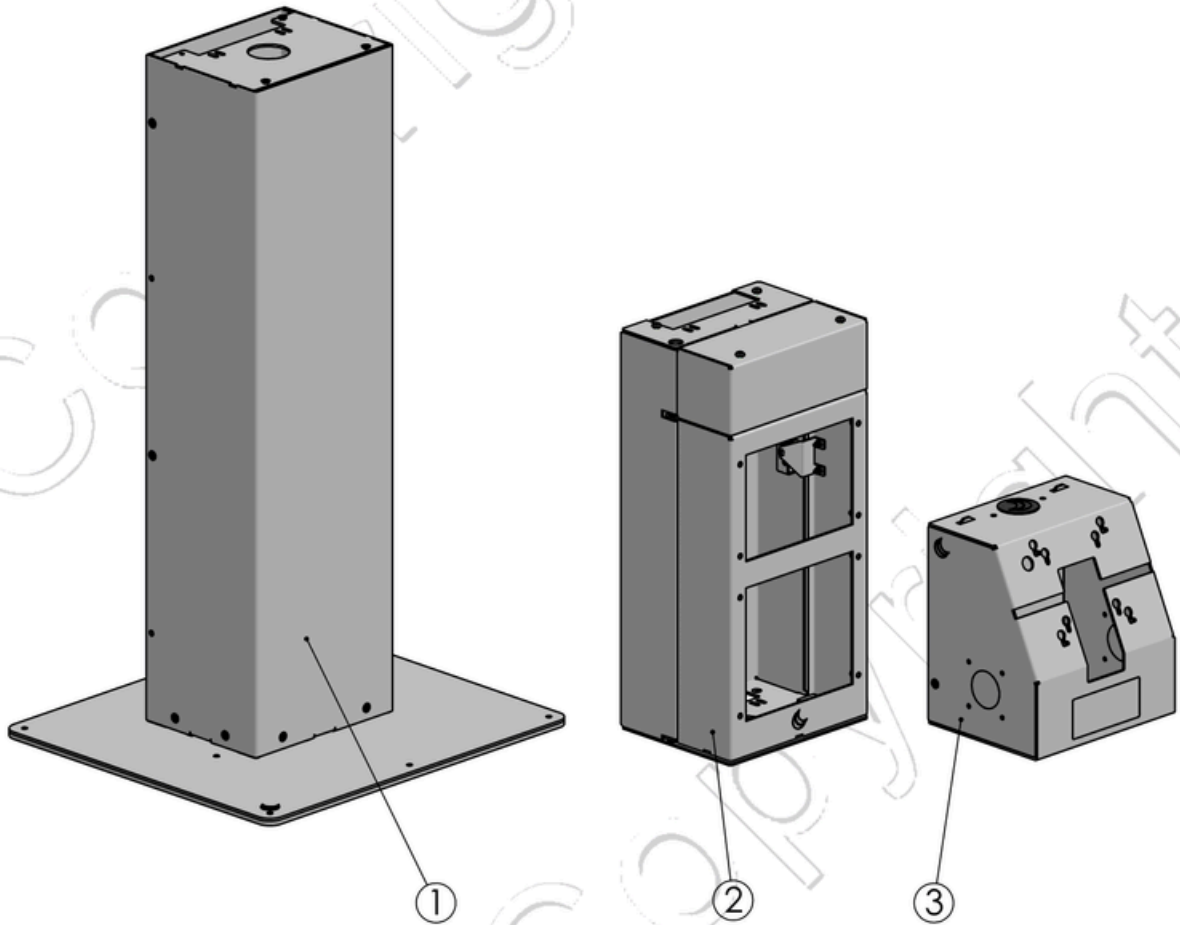

RESA005-nn

Kiosk top, center, base module

Version: 0.2

ADDITIONAL INFO:						
QTY. of configs in master box:		Item Net Weight: 33.65 kg 74.18 lbs			Pallet Capacity:	
Colour: nn	01 = Light Grey	02 = Black	03 = Silver	04 = Pearl	05 = Iron Grey	32 = White

POS	PARTS LIST	QTY.	DESCRIPTION	BOX
1	SPK310	1	Kiosk freestanding module - W:206	
2	SPK211	1	Kiosk center module (Integrated printer and scanner)	
3	SPK110	1	Kiosk top module - w:206	

ADDITIONAL INFO:

QTY. of configs in master box:	Item Net Weight: 33.65 kg 74.18 lbs				Pallet Capacity:
Colour: nn	01 = Light Grey	02 = Black	03 = Silver	04 = Pearl	05 = Iron Grey 32 = White