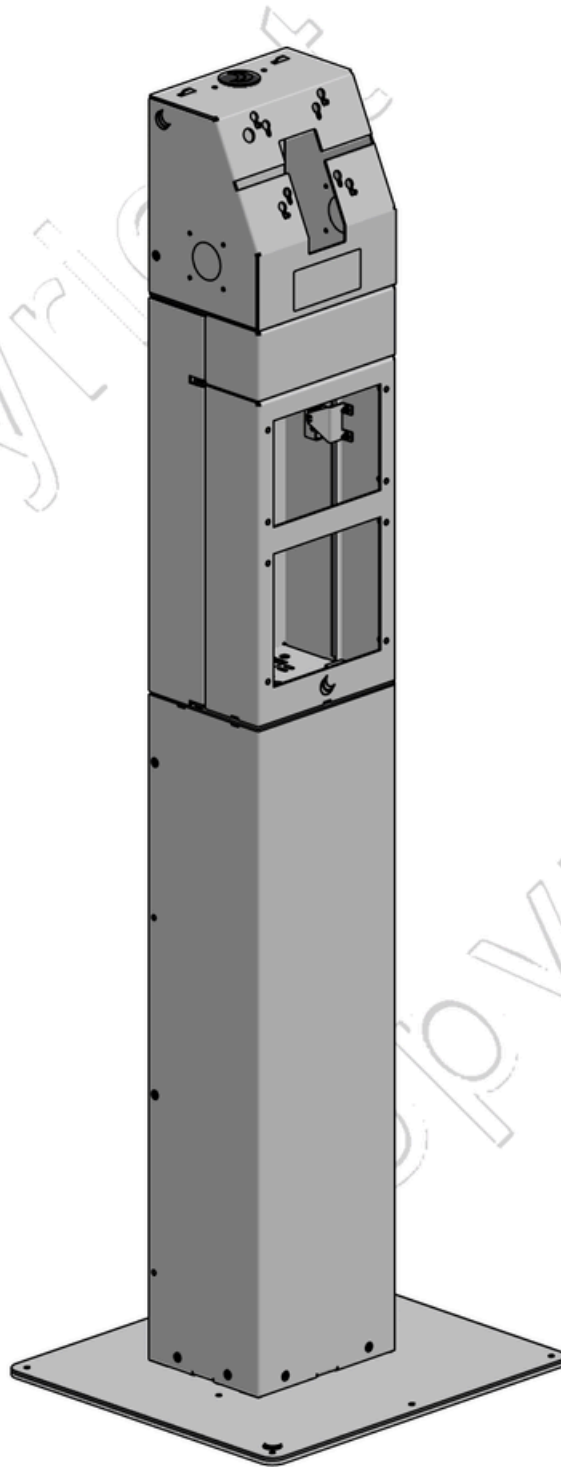

RESA005-nn

Kiosk top, center, base module

Version: 0.2

ADDITIONAL INFO:						
QTY. of configs in master box:		Item Net Weight: 33.65 kg 74.18 lbs			Pallet Capacity:	
Colour: nn	01 = Light Grey	02 = Black	03 = Silver	04 = Pearl	05 = Iron Grey	32 = White

POS	PARTS LIST	QTY.	DESCRIPTION	BOX
1	SPK310	1	Kiosk freestanding module - W:206	
2	SPK211	1	Kiosk center module (Integrated printer and scanner)	
3	SPK110	1	Kiosk top module - w:206	

ADDITIONAL INFO:

QTY. of configs in master box:	Item Net Weight: 33.65 kg 74.18 lbs				Pallet Capacity:
Colour: nn	01 = Light Grey	02 = Black	03 = Silver	04 = Pearl	05 = Iron Grey 32 = White