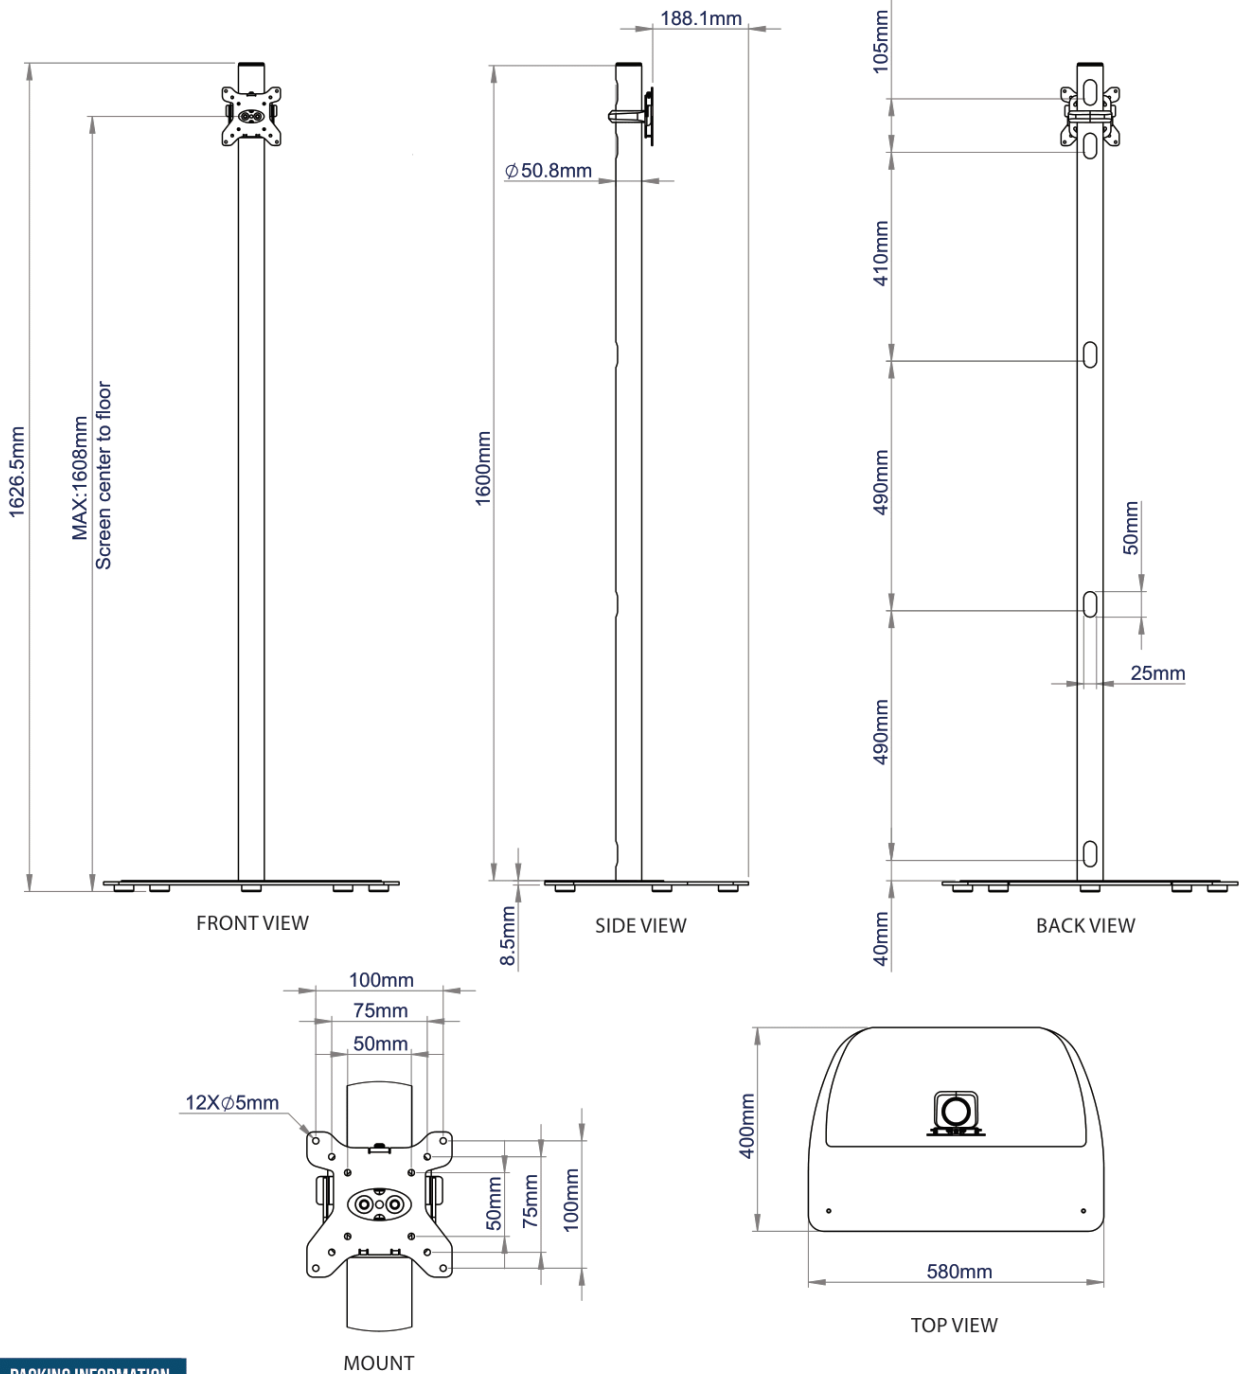

Supplied with non-marking rubber feet for increased stability

Integrated cable management for tidy install

Small flat screen interface suitable for screens with VESA Fixings up to 100 x 100

Includes cover plate to hide grab handles once installed

PACKING INFORMATION

COLOUR:	ORDER REF:	EAN CODE:
Black	BT8570/B	5019318305795

ACCESSORIES AND RELATED PRODUCTS

BT7052	BT7033	BT8571	BT8572

90mm Collar designed to attach AV accessories and shelves to poles

300 x 300mm AV Accessory Shelf for mounting to a wall or across a wide range of B-Tech products

Floor Stand for small to medium flat screens up to 47" / 25kg

Floor Stand for medium to large flat screens up to 55" / 40kg